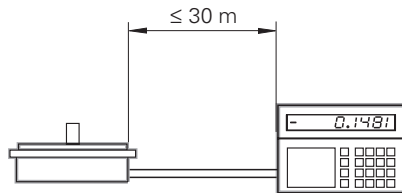

RC 4157
 $C = 27 \text{ pF}$
 $R = 100 \text{ k}\Omega$
 $U_1 = 2.5 \text{ V}$