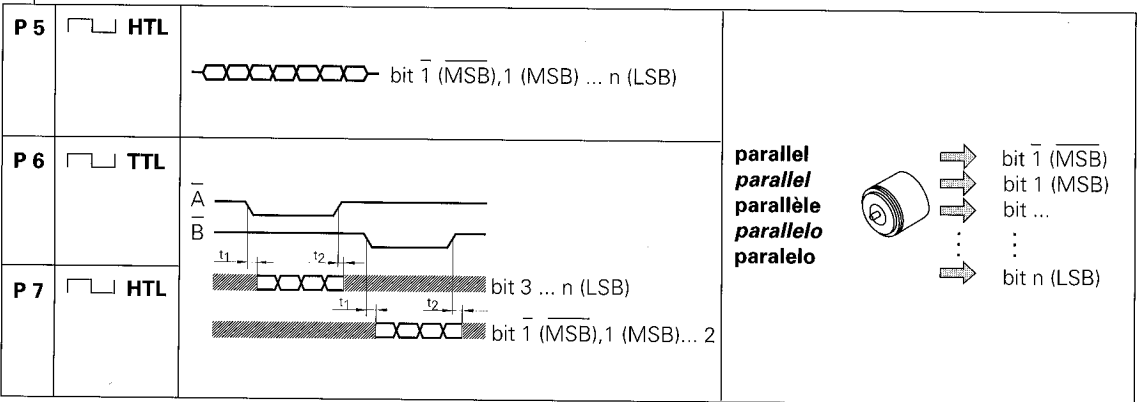

ROC 408. xGxx
ROC 409. xGxx
ROC 409. xExx
ROC 410. xGxx

3 $U_P = 10...30V$
5 $U_P = 5V \pm 5\%$

G Gray
E Gray-Excess

08B00 $2^8 = 256 [1/360^\circ]$
09B00 $2^9 = 512 [1/360^\circ]$
10B00 $2^{10} = 1\,024 [1/360^\circ]$
00360 $360 [1/360^\circ]$

R O C 4 1 0 . 3 G P 5 - 0 8 B 0 0